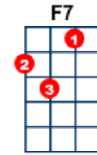

Sweet Little Sixteen SPA STRUMMERS dj v1 07/10/24

Chuck Berry

<https://www.youtube.com/watch?v=QRLDopWVAwv> (Capo 1st fret)

They're really rockin in [G7] Boston In Pittsburgh, P. [C7] A.
Deep in the heart of [G7] Texas and round the Frisco [C7] bay
All over St. [F7] Louis way down in new Or[C7]leans
All the cats wanna [G7] dance with sweet little six-[C]teen

Sweet little six[G7]teen she's just got to [C7] have
About half a [G7] million framed auto[C7]graphs
Her wall is filled with [F7] pictures [F7] she gets `em one by [C7] one
She gets so ex[G7]cited watch her look at her [C] run

Oh mommy [F7] mommy please may I [C7] go
Its such a sight to [G7] see somebody steal the [C7] show
Oh daddy [F7] daddy I beg of [C7] you
Whisper to [G7] mommy It's all right with [C] you

Cause they'll be rockin on [G7] bandstand in Philadelphia P. [C7] A.
Deep in the heart of [G7] Texas and round the Frisco [C7] bay
All over St. [F7] Louis way down in new Or-[C7]leans
All the cats wanna [G7] dance with sweet little six-[C]teen

Sweet little six[G7]teen she's got the grown up [C7] blues
Tight dress and [G7] lipstick she's sportin high heel [C7] shoes
Oh, but tomorrow [F7] morning she'll have to change her [C7] trend
And be sweet six[G7]teen and back in class [C] again